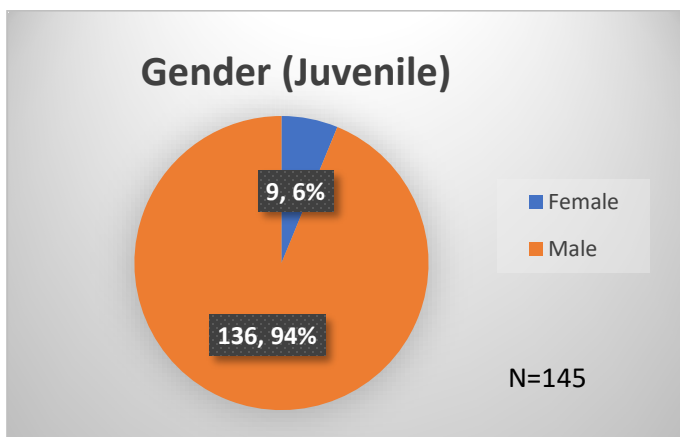

Daily Data Dashboard – September 21, 2023
Demographics for JTDC Population
Thursday Morning Midnight Count

Total # of probation Involved youth¹: 1,295

¹ Probation Active: Any youth who is pending sentencing with an active social history, has been formally placed on probation or supervision with Cook County Juvenile Probation on the date of the report.

*Age, Gender and Race for Criminal Court population (N=2) is not represented in this report.

Data sources: cFive Supervisor – Probation Population and RMIS – JTDC Population

Daily Data Dashboard – September 21, 2023
Demographics for JTDC Population
Thursday Morning Midnight Count