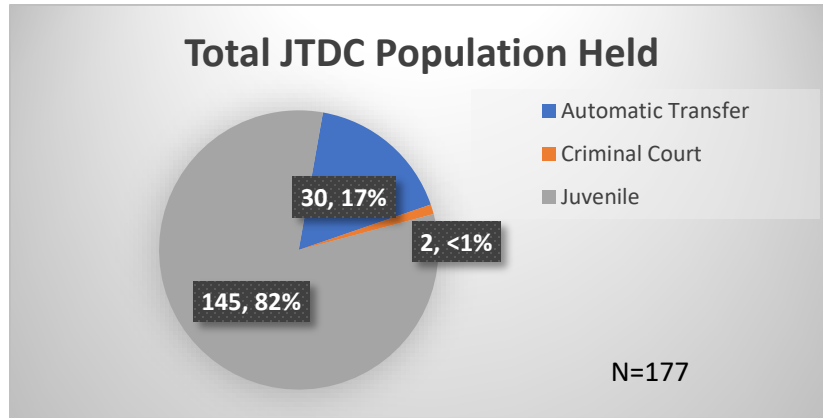

Daily Data Dashboard – September 21, 2023
Demographics for JTDC Population
Thursday Morning Midnight Count

Total # of probation Involved youth¹: 1,295

¹ Probation Active: Any youth who is pending sentencing with an active social history, has been formally placed on probation or supervision with Cook County Juvenile Probation on the date of the report.

*Age, Gender and Race for Criminal Court population (N=2) is not represented in this report.

Data sources: cFive Supervisor – Probation Population and RMIS – JTDC Population

Daily Data Dashboard – September 21, 2023
Demographics for JTDC Population
Thursday Morning Midnight Count