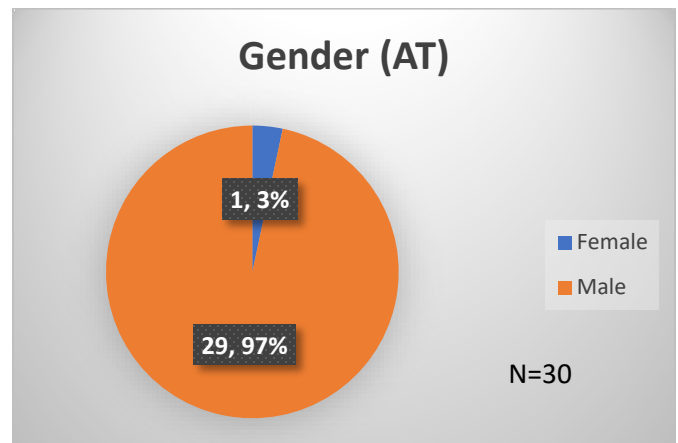

Daily Data Dashboard – September 21, 2023
Demographics for JTDC Population
Thursday Morning Midnight Count

Total # of probation Involved youth¹: 1,295

¹ Probation Active: Any youth who is pending sentencing with an active social history, has been formally placed on probation or supervision with Cook County Juvenile Probation on the date of the report.

*Age, Gender and Race for Criminal Court population (N=2) is not represented in this report.

Data sources: cFive Supervisor – Probation Population and RMIS – JTDC Population

Daily Data Dashboard – September 21, 2023
Demographics for JTDC Population
Thursday Morning Midnight Count