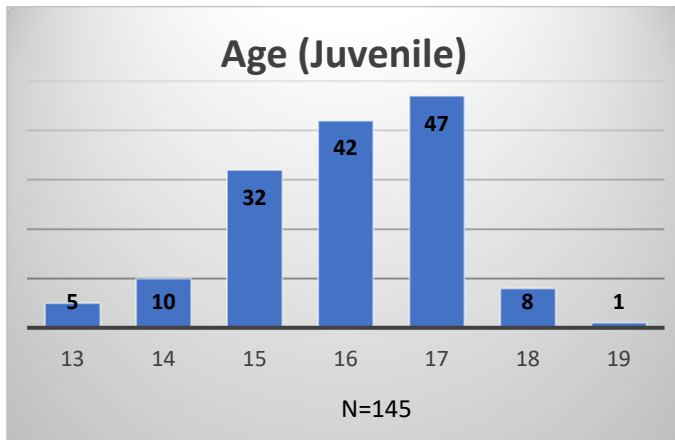

Daily Data Dashboard – September 21, 2023
Demographics for JTDC Population
Thursday Morning Midnight Count

Total # of probation Involved youth¹: 1,295

¹ Probation Active: Any youth who is pending sentencing with an active social history, has been formally placed on probation or supervision with Cook County Juvenile Probation on the date of the report.

*Age, Gender and Race for Criminal Court population (N=2) is not represented in this report.

Data sources: cFive Supervisor – Probation Population and RMIS – JTDC Population

Daily Data Dashboard – September 21, 2023
Demographics for JTDC Population
Thursday Morning Midnight Count