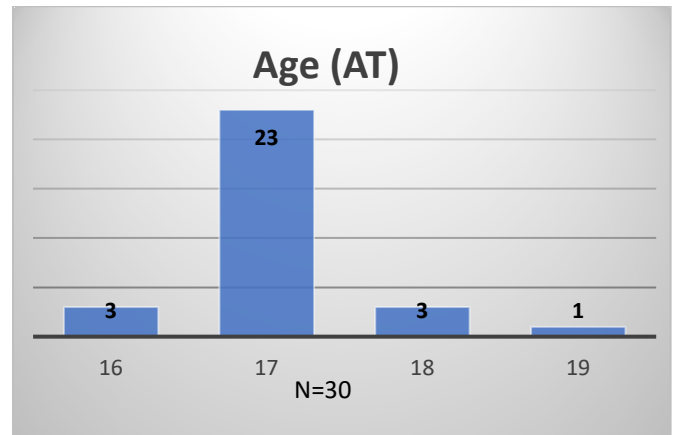

Daily Data Dashboard – September 21, 2023
Demographics for JTDC Population
Thursday Morning Midnight Count

Total # of probation Involved youth¹: 1,295

¹ Probation Active: Any youth who is pending sentencing with an active social history, has been formally placed on probation or supervision with Cook County Juvenile Probation on the date of the report.

*Age, Gender and Race for Criminal Court population (N=2) is not represented in this report.

Data sources: cFive Supervisor – Probation Population and RMIS – JTDC Population

Daily Data Dashboard – September 21, 2023
Demographics for JTDC Population
Thursday Morning Midnight Count